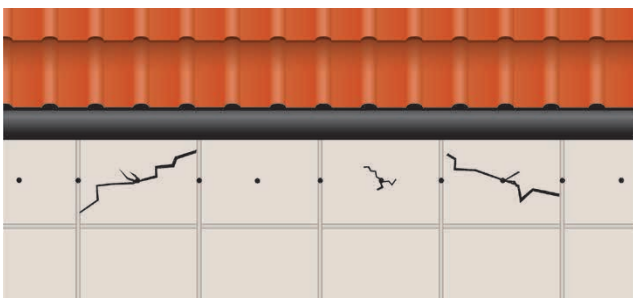

Standard treatment often require holes to be drilled through tiled or paved areas, resulting in unsightly damage and distribution.