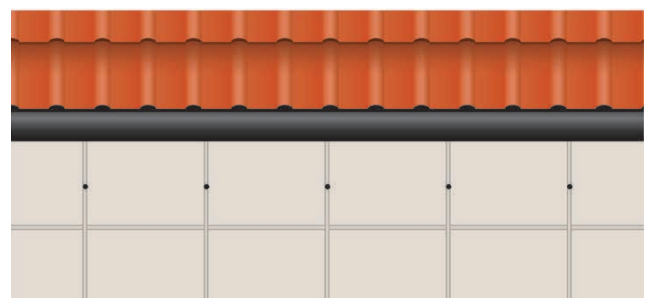

Termidor HE allows for applications to be made more discreetly (eg. In grout lines) meaning a thorough treatment may be performed with minimal impact or damage.

For more information visit pest-solutions.basf.com.au or call 1800 558 399

ALL TERMIDOR PRODUCTS MUST BE APPLIED BY AN ACCREDITED PEST CONTROL OPERATOR.
ALWAYS READ AND FOLLOW LABEL DIRECTIONS.

© Copyright BASF 2021 © Registered trademark of BASF. 210708 1121