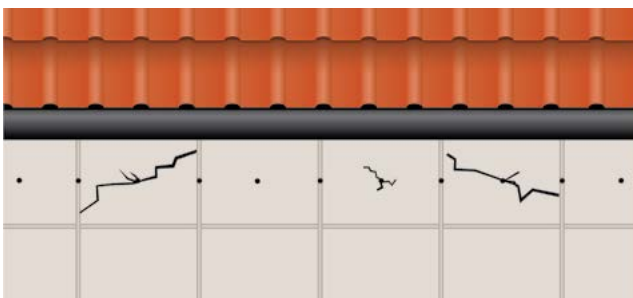

Standard treatment often require holes to be drilled through tiled or paved areas, resulting in unsightly damage and distribution.