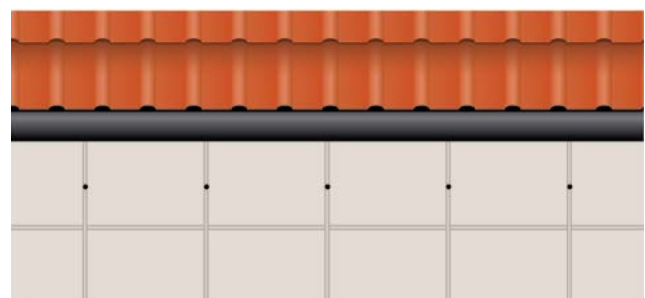

Termidor HE allows for applications to be made more discreetly (eg. In grout lines) meaning a thorough treatment may be performed with minimal impact or damage.

For more information visit pest-solutions.basf.com.au or call 1800 558 399

ALL TERMIDOR PRODUCTS MUST BE APPLIED BY AN ACCREDITED PEST CONTROL OPERATOR.
ALWAYS READ AND FOLLOW LABEL DIRECTIONS.

© Copyright BASF 2021 © Registered trademark of BASF. 211060 01.2022