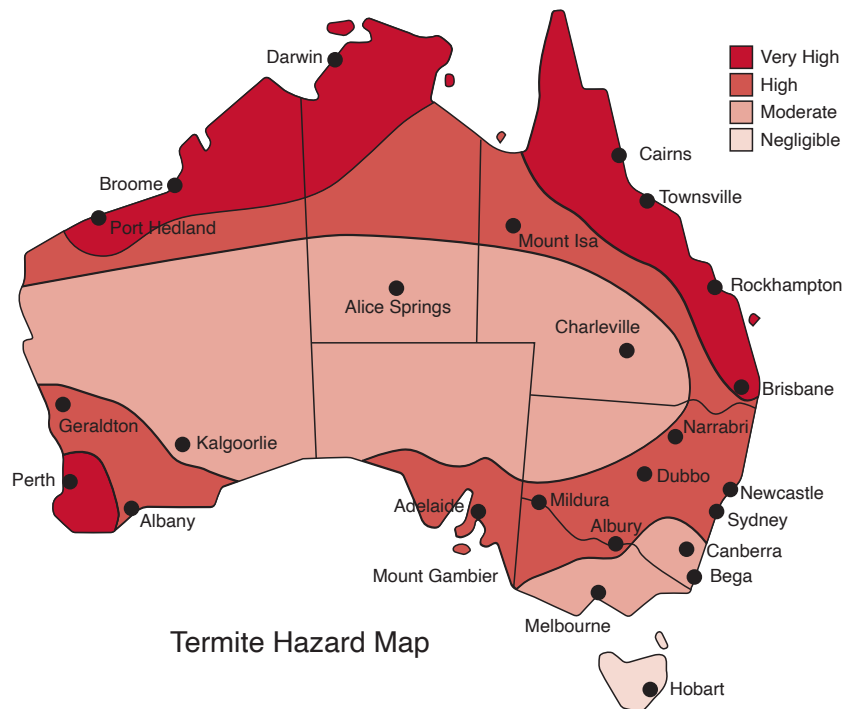

Trelona[®] ATBS

Advance[®] Termite Bait System

 **BASF**

We create chemistry

Homeowner Guide

Termite Issues in Australia

Termites are a highly destructive pest and a major cause of economic damage to homes around Australia. One in three homes in Australia has been affected by termite damage. There are hundreds of termite species around Australia, although only a small number of these species are responsible for structural damage to our homes.

Although the coastal belt and northern parts of Australia are generally regarded as the highest-risk areas for subterranean termite infestation, economically significant species, which damage timber, are found throughout mainland Australia. In reality, any structure containing wood is at risk of subterranean termite infestation whether in the city, suburbs or country, unless protective measures are taken.

Conducive conditions around your home

There are many conditions, which may be present around your home, that may be conducive to termite activity. Water and leaks associated with faulty plumbing, broken roof tiles, leaking shower recesses and air conditioning drainage can all contribute to a build-up of moisture in the surrounding soil, creating perfect conditions for termites. Trees, shrubs and gardens adjacent to your home can result in an excess in roots, moisture and other organic matter, allowing termites to establish and gain access undetected into the foundations, expansion joints or other concealed entry points. It is recommended that your home is inspected annually by a pest management professional. This not only identifies any termite activity in the structure, but will also ensure that any conducive conditions are identified so they can be rectified to reduce the risk to your home.