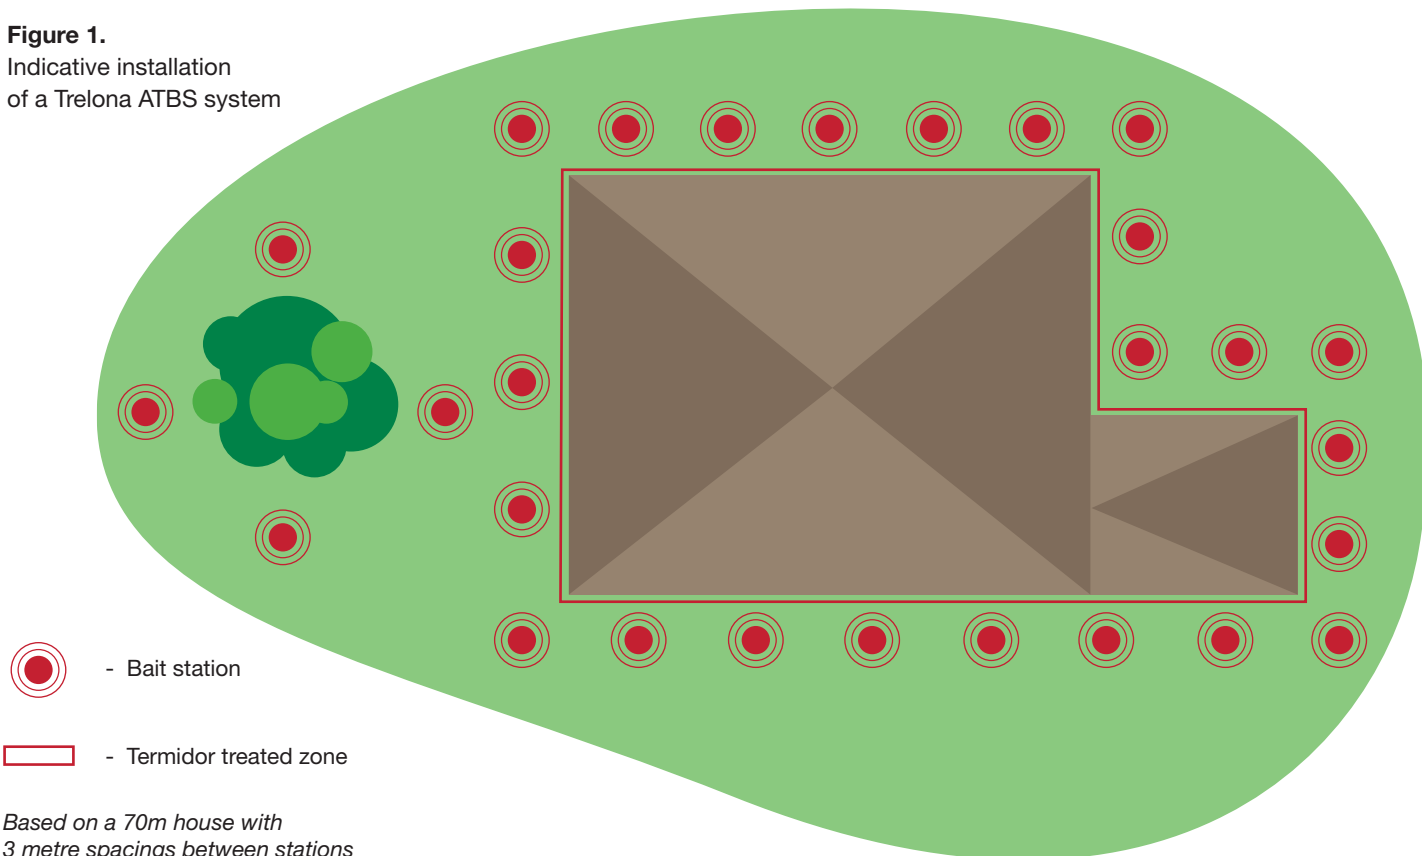

Combined protection - unmatched peace of mind

The unique advantage of Trelona ATBS is that it can be used in combination with Termidor Residual termiticide and insecticide and Termidor HE high-efficiency termiticide.

Termidor has been the most trusted name in termite control since 2002 and has been the benchmark for termiticides in the Australian market. This trusted technology can now be combined with the most advanced baiting system available.

Due to termite risk or construction design, a combined treatment may provide the most adequate and thorough protection for your home (Figure 1). Where required or in instances where additional “peace of mind” is desired, your pest management professional may design a treatment plan combining the power of these two trusted technologies.

Figure 1.
Indicative installation
of a Trelona ATBS system

Trelona® ATBS
Advance® Termite Bait System

For more information on Trelona ATBS visit
pest-control.basf.com.au or call 1800 558 399